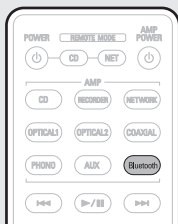

■ Enjoying music using Bluetooth

1 Press Bluetooth to select Bluetooth.

When using for the first time, the unit will go into the pairing mode automatically and the DIGITAL IN/BLUETOOTH indicator on the main unit will blink in blue in intervals of about 1 second.