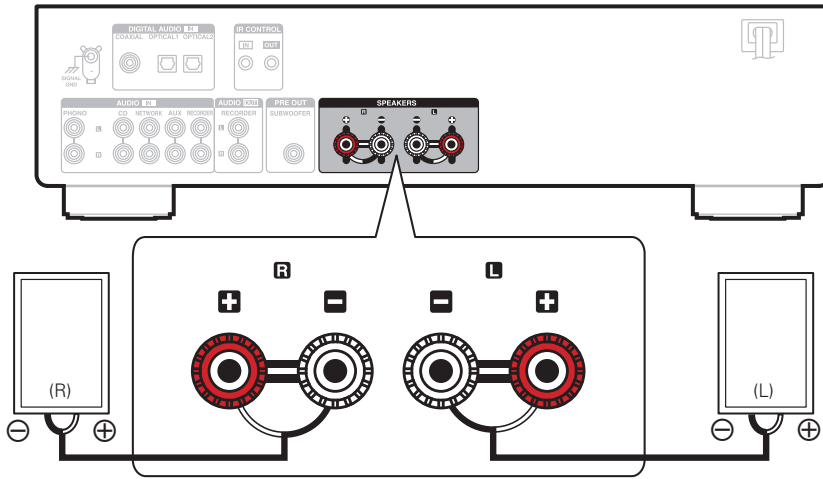

2 Connect the speakers to the amplifier

Connecting the speaker cables

① Peel off about 10 mm of sheathing from the tip of the speaker cable, then either twist the core wire tightly or apply solder to it.

② Turn the speaker terminal counterclockwise to loosen it.

③ Insert the speaker cable's core wire to all the way into the speaker terminal.

④ Turn the speaker terminal clockwise to tighten it.