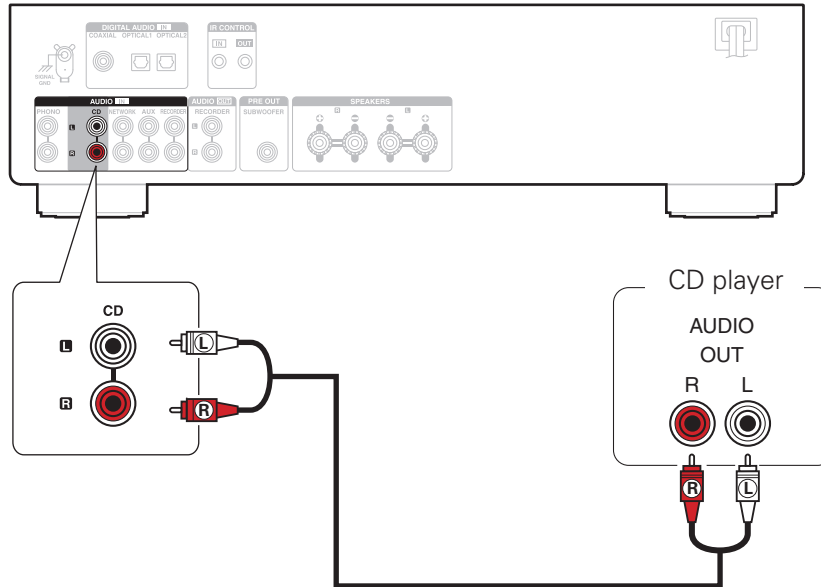

3 Connect the CD player to the amplifier