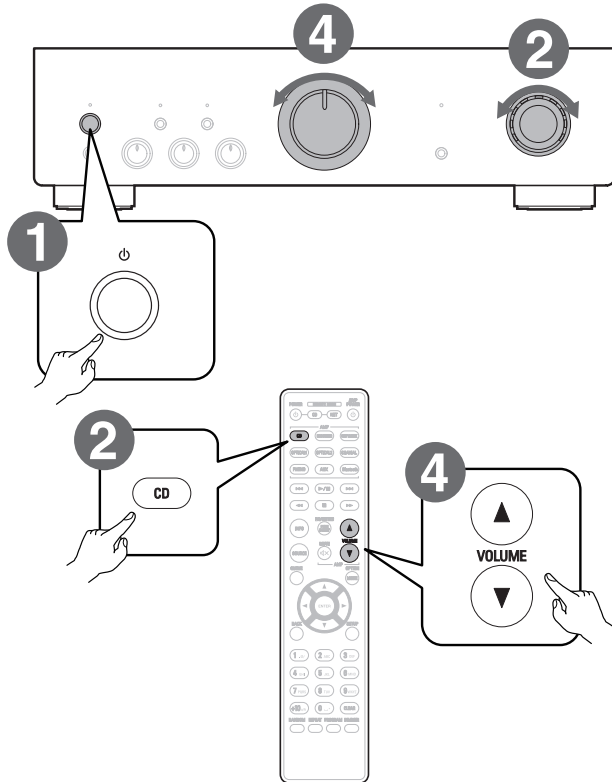

5 Enjoying your music!

❑ Begin CD playback